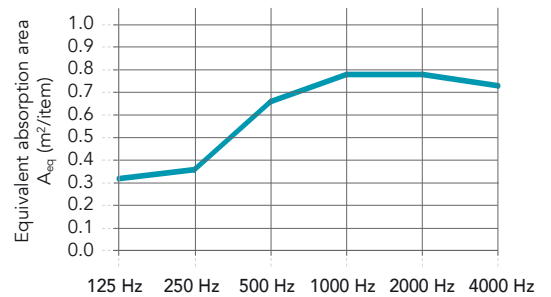

Edge detail	Module size (mm)	Approximate weight (kg/unit)	Recommended installation System
Ac 	1200 x 600 x 50	4.6	-

Contact us for special sizes, lead times and minimum quantities.

Performance

Sound absorption
 A_{eq} (m²/item)

1200x600x50: single item (1 baffle/m ² ; row distance: 83 cm)	0.32	0.36	0.66	0.78	0.78	0.73
--	------	------	------	------	------	------

Reaction to fire
 A1

Light reflection
 79%

Humidity and sag resistance
 Up to 100% RH. There will always be some dust/dirt on the panels after some time, and with regular exposure to high humidity this could lead to fungi growth. Please avoid condensation on the panel
 Rockfon Contour is not suitable for use in swimming pools or outdoors.
 For more information, please contact Rockfon.