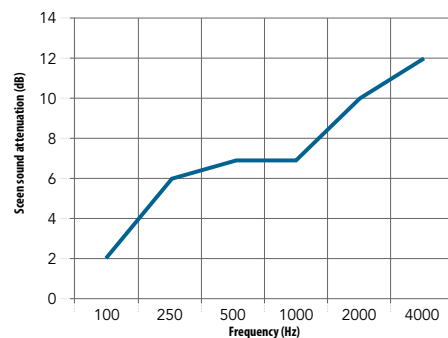

Reaction to fire
B-s1,d0
Based on EN 13501-1

Recyclability
Fully recyclable stone wool

Cleaning

- Frame: Vacuum, damp cloth, and low pressure foam cleaning
- Canvas: Vacuum, damp cloth, and washing in normal machine wash cycle up to 70 degrees

Indoor environment
Rockfon ceiling products are classified in Class E1 in accordance with EN 13964 (EN 717-1).

Hygiene
Stone wool provides no sustenance to microorganisms

Material Health
All materials used in Rockfon products are screened against the list of substances restricted under REACH and do not contain substances of very high concern (SVHC). Rockfon stone wool fibres comply with the safe fibre EU regulation and hold an EUCEB certification.