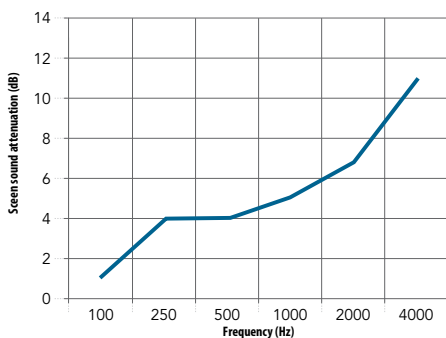

Screen sound attenuation
Screen sound attenuation measure the reduction in sound (sound pressure level) between a source and listener with a screen in-between. The screen sound attenuation (reduction) is expressed in decibel dB(A).

	125 Hz	250 Hz	500 Hz	1000 Hz	2000 Hz	4000 Hz
1,30 m² (1,00 x 1,30 m) (calculated value)	0.70	1.30	2.00	2.50	2.65	2.60
2,16 m² (1,20 x 1,80 m) (measured value)	1.15	2.20	3.30	4.10	4.35	4.30
2,21 m² (1,70 x 1,30 m) (calculated value)	1.20	2.25	3.35	4.20	4.50	4.40

Total size of test object:
3,40 x 1,30m

Frequency (Hz)	Screen sound attenuation (dB)
125	1
250	4
500	4
1000	5
2000	7
4000	11

ΔL_s	5
$\Delta L_{s,w}$	4

Total size of test object:
4,80 x 1,80m

Frequency (Hz)	Screen sound attenuation (dB)
125	2
250	6
500	7
1000	7
2000	10
4000	12

ΔL_s	7
$\Delta L_{s,w}$	7