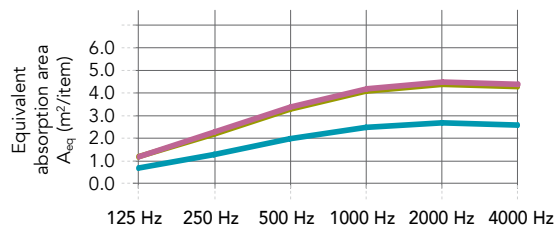

- Office
- Education
- Leisure
- Healthcare

Module size (Width x Height x Depth) (mm)	Weight (kg/unit)
1000 x 1300 x 61	10
1200 x 1800 x 61	15
1700 x 1300 x 61	17

Frame depth is always 61mm. Possibility to customize panel sizes on demand.

Minimum size (W x H): 800 x 1000

Maximum size: (W x H): 2400 x 2000

Steel base options

Flat, elevated and wheel steel bases are available in two colours matching the frame.

Performance

Sound absorption
 A_{eq} (m²/item)

Screen sound attenuation
 Screen sound attenuation measure the reduction in sound (sound pressure level) between a source and listener with a screen in-between. The screen sound attenuation (reduction) is expressed in decibel dB(A).