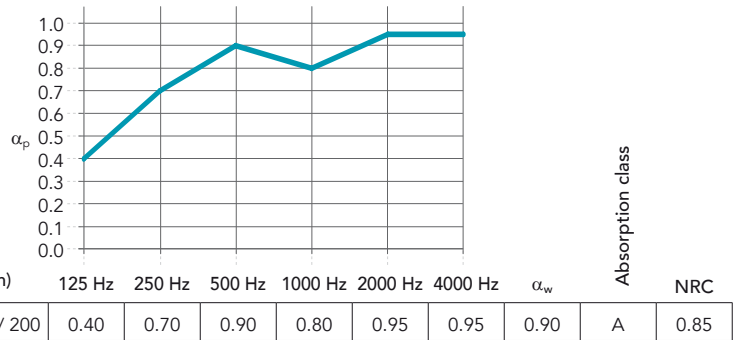

Reaction to fire
A1

Light reflection
82%

Humidity and sag resistance
Up to 100% RH.
No visible deflection in high humidity. There will always be some dust/dirt on the panels after some time, and with regular exposure to high humidity this could lead to fungi growth. Please avoid condensation on the panel C/0N

Cleaning
- Vacuum

Hygiene
Stone wool provides no sustenance to microorganisms

Environment
Fully recyclable stone wool
The recycled content of Rockfon products is between 29% and 64% according to ISO 14021.
Rockfon acoustic solutions are Cradle to Cradle Certified® Silver and Bronze (depending on product type).

Carbon footprint
2.43 kg of CO2 eq.
(cradle to gate based on EPD)

Indoor environment
A selection of Rockfon products have been awarded the Finnish M1 emission classification for building materials and the Danish Indoor Climate Label for low emission products