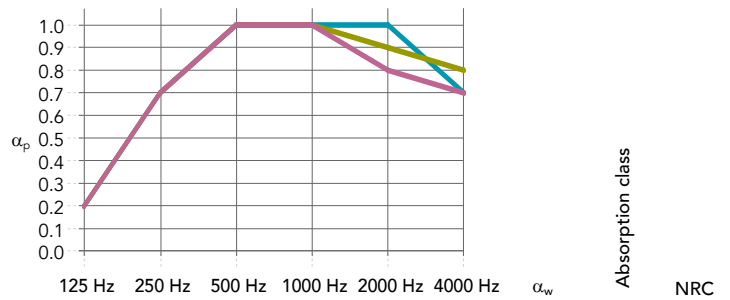

- System is straight-forward to install, thanks to the patented modular platform and clip-based attachment system.

- The complete system is pre-certified for all relevant performance declarations.

Product group	Product image	Component description	Length x Width x Height (mm)	Pcs per pack	Kg per pack
LAM GR		Rockfon Lamella Guiding Ruler	458 x 40 x 40	1	0,34
LAM BS		Rockfon Lamella Horizontal Profile - Bottom Spacer	35 x 30 x 15,3	10	0,1
LAM CON		Rockfon Lamella Horizontal Profile - Middle Connector Bracket	66 x 24,95 x 2	10	0,4
		Rockfon Lamella Vertical End Profile - End Connector Bracket	59,6 x 25 x 24,6	10	0,4
		Rockfon Lamella Mounting Clip	29,9 x 20,5 x 13,3	200	1,03
LAM MID		Rockfon Lamella Horizontal Profile - Middle	2400 x 45 x 51,8	3	4,22
LAM TB		Rockfon Lamella Horizontal Profile - Top/Bottom	2400 x 45 x 51,6	2	2,92
LAM END		Rockfon Lamella Vertical End Profile - Left/Right	2474 x 44,7 x 9	2	1,12
LAM 44		Rockfon Lamella Slat Smoked Oak 2474 44 12	2474 x 44 x 12	10	6
		Rockfon Lamella Slat Light Oak 2474 44 12		10	6
		Rockfon Lamella Slat Oak 2474 44 12		10	6
LAM 39		Rockfon Lamella Slat Smoked Oak 2474 39 21	2474 x 39 x 21	10	11,2
		Rockfon Lamella Slat Light Oak 2474 39 21		10	11,2
		Rockfon Lamella Slat Oak 2474 39 21		10	11,2
LAM 34		Rockfon Lamella Slat Smoked Oak 2474 34 30	2474 x 34 x 30	10	13,8
		Rockfon Lamella Slat Light Oak 2474 34 30		10	13,8
		Rockfon Lamella Slat Oak 2474 34 30		10	13,8
		Rockfon Lamella Sound Absorbing Panel Charcoal	600 x 600 x 40	8	18,6

Performance

Sound absorption
 α_w : up to 0.90 (Class A)
 (Complete system tested)

	125 Hz	250 Hz	500 Hz	1000 Hz	2000 Hz	4000 Hz	α_w	Absorption class	NRC
Rockfon Lamella 34x30 mm + absorbant 40 mm	0.20	0.70	1.00	1.00	1.00	0.70	0.90	A	-
Rockfon Lamella 39x21 mm + absorbant 40 mm	0.20	0.70	1.00	1.00	0.90	0.80	0.90	A	-
Rockfon Lamella 44x12 mm + absorbant 40 mm	0.20	0.70	1.00	1.00	0.80	0.70	0.85	B	-