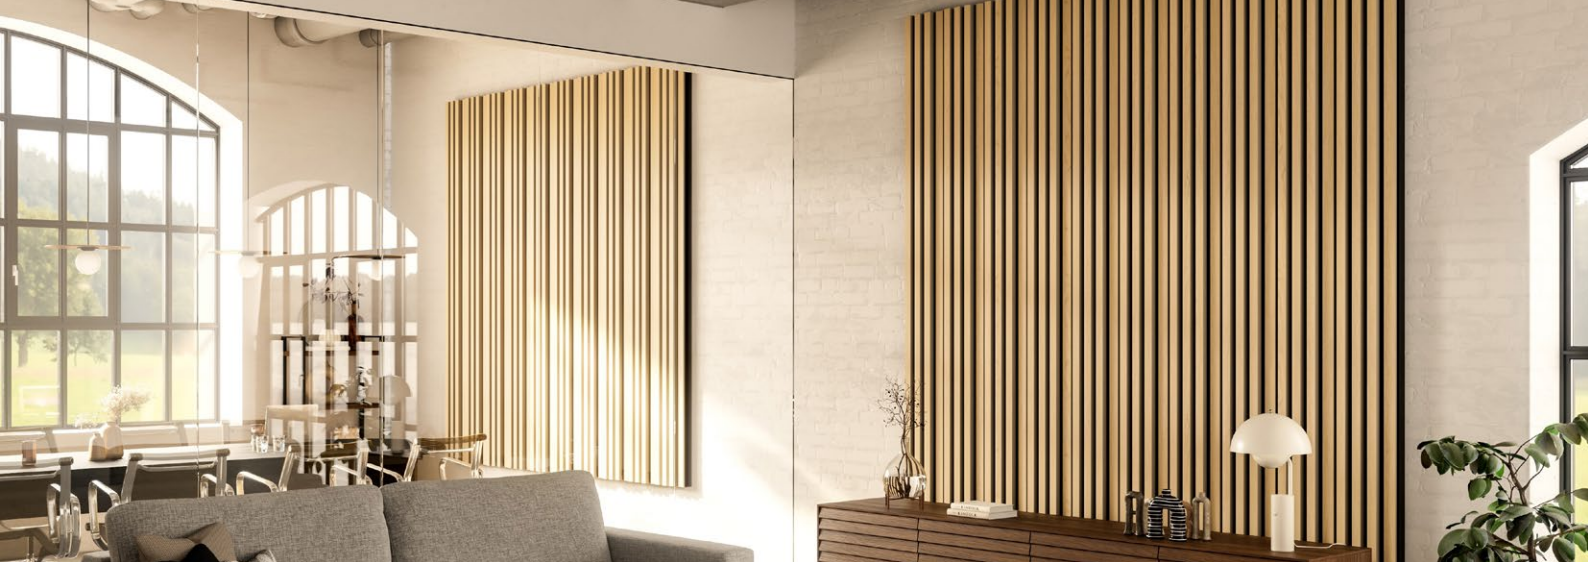

Performance

Sound absorption
 α_w : up to 0.90 (Class A)
(Complete system tested)